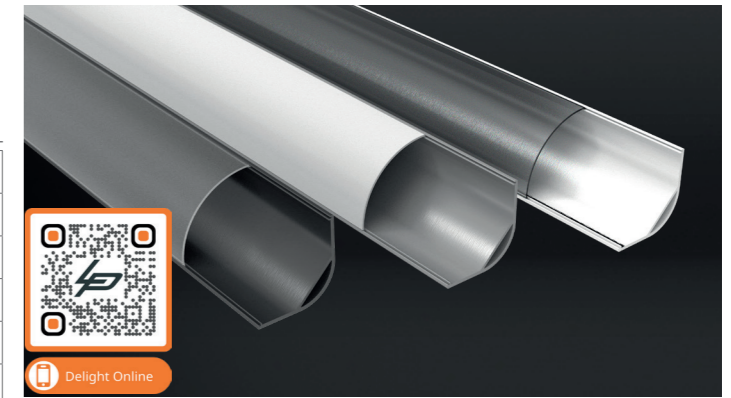

Corner round 16mm

Product name	Alupro LED profile corner 16mm
Color	Aluminium, white and black
Length	2m
Width	16 mm
Height	16mm
Max. LED strip power	14,4 W/m

PROFILES AND ENDCAPS

Aluminium	White	Black	
2.01.0625	2.01.1310	2.01.1311	Alupro LED profile corner 16mm 2m
2.01.0628	2.01.1316	2.01.1317	Alupro LED profile corner 16mm endcap closed round
2.01.0627	2.01.1314	2.01.1315	Alupro LED profile corner 16mm endcap open round

Corner square 16mm

Product name	Alupro LED profile corner 16mm
Color	Aluminium, white and black
Length	2m
Width	16mm
Height	16mm
Max. LED strip power	14,4 W/m

PROFILES AND ENDCAPS

Aluminium	White	Black	
2.01.0625	2.01.1310	2.01.1311	Alupro LED profile corner 16mm 2m
2.01.0630	2.01.1320	2.01.1321	Alupro LED profile corner 16mm endcap closed square
2.01.0629	2.01.1318	2.01.1319	Alupro LED profile corner 16mm endcap open square

Corner round 30mm

Product name	Alupro LED profile corner 30mm
Color	Aluminium, white and black
Length	2m
Width	30mm
Height	30mm
Max. LED strip power	28,8 W/m

PROFILES AND ENDCAPS

Aluminium	White	Black	
2.01.0637	2.01.1312	2.01.1313	Alupro LED profile corner 30mm 2m
2.01.0640	2.01.1324	2.01.1325	Alupro LED profile corner 30mm endcap closed round
2.01.0639	2.01.1322	2.01.1323	Alupro LED profile corner 30mm endcap open round