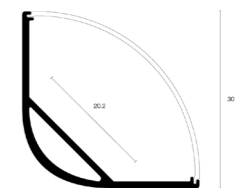

Corner round 16mm

Product name	Alupro LED profile corner 16mm
Color	Aluminium, white and black
Length	2m
Width	16 mm
Height	16mm
Max. LED strip power	14,4 W/m

PROFILES AND ENDCAPS

Aluminium	White	Black	
2.01.0625	2.01.1310	2.01.1311	Alupro LED profile corner 16mm 2m
2.01.0628	2.01.1316	2.01.1317	Alupro LED profile corner 16mm endcap closed round
2.01.0627	2.01.1314	2.01.1315	Alupro LED profile corner 16mm endcap open round

Corner square 16mm

Product name	Alupro LED profile corner 16mm
Color	Aluminium, white and black
Length	2m
Width	16mm
Height	16mm
Max. LED strip power	14,4 W/m

PROFILES AND ENDCAPS

Aluminium	White	Black	
2.01.0625	2.01.1310	2.01.1311	Alupro LED profile corner 16mm 2m
2.01.0630	2.01.1320	2.01.1321	Alupro LED profile corner 16mm endcap closed square
2.01.0629	2.01.1318	2.01.1319	Alupro LED profile corner 16mm endcap open square

Corner round 30mm

Product name	Alupro LED profile corner 30mm
Color	Aluminium, white and black
Length	2m
Width	30mm
Height	30mm
Max. LED strip power	28,8 W/m

PROFILES AND ENDCAPS

Aluminium	White	Black	
2.01.0637	2.01.1312	2.01.1313	Alupro LED profile corner 30mm 2m
2.01.0640	2.01.1324	2.01.1325	Alupro LED profile corner 30mm endcap closed round
2.01.0639	2.01.1322	2.01.1323	Alupro LED profile corner 30mm endcap open round

Corner square 30mm

Product name	Alupro LED profile corner 30mm
Color	Aluminium, white and black
Length	2m
Width	30mm
Height	30mm
Max. LED strip power	28,8 W/m

PROFILES AND ENDCAPS

Aluminium	White	Black	
2.01.0637	2.01.1312	2.01.1313	Alupro LED profile corner 30mm 2m
2.01.0642	2.01.1328	2.01.1329	Alupro LED profile corner 30mm endcap closed square
2.01.0641	2.01.1326	2.01.1327	Alupro LED profile corner 30mm endcap open square