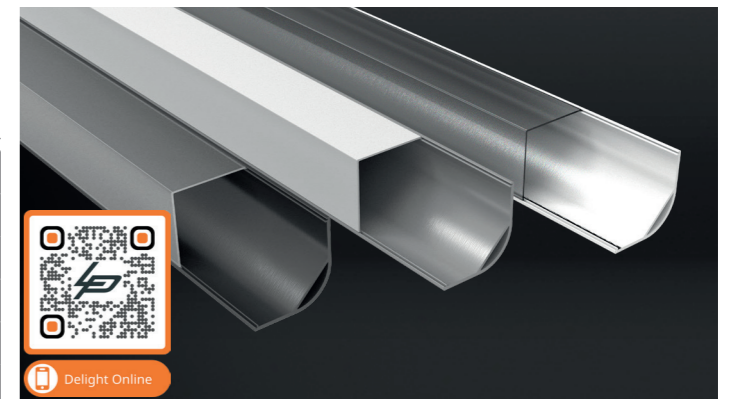

Corner round 30mm

Product name	Alupro LED profile corner 30mm
Color	Aluminium, white and black
Length	2m
Width	30mm
Height	30mm
Max. LED strip power	28,8 W/m

PROFILES AND ENDCAPS

Aluminium	White	Black	
2.01.0637	2.01.1312	2.01.1313	Alupro LED profile corner 30mm 2m
2.01.0640	2.01.1324	2.01.1325	Alupro LED profile corner 30mm endcap closed round
2.01.0639	2.01.1322	2.01.1323	Alupro LED profile corner 30mm endcap open round

Corner square 30mm

Product name	Alupro LED profile corner 30mm
Color	Aluminium, white and black
Length	2m
Width	30mm
Height	30mm
Max. LED strip power	28,8 W/m

PROFILES AND ENDCAPS

Aluminium	White	Black	
2.01.0637	2.01.1312	2.01.1313	Alupro LED profile corner 30mm 2m
2.01.0642	2.01.1328	2.01.1329	Alupro LED profile corner 30mm endcap closed square
2.01.0641	2.01.1326	2.01.1327	Alupro LED profile corner 30mm endcap open square