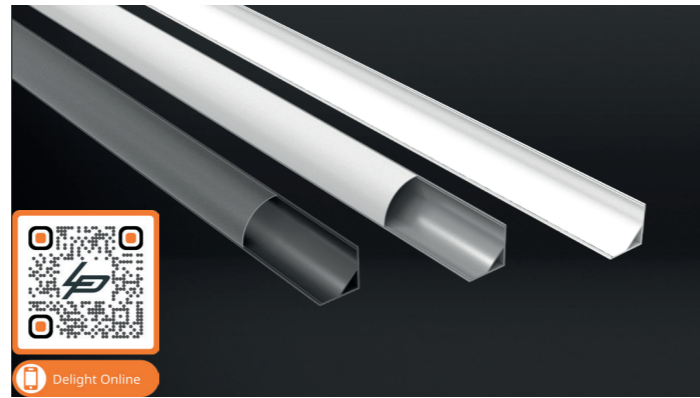

Corner round 16mm

Product name	Alupro LED profile corner 16mm
Color	Aluminium, white and black
Length	2m
Width	16 mm
Height	16mm
Max. LED strip power	14,4 W/m

PROFILES AND ENDCAPS

Aluminium	White	Black	
2.01.0625	2.01.1310	2.01.1311	Alupro LED profile corner 16mm 2m
2.01.0628	2.01.1316	2.01.1317	Alupro LED profile corner 16mm endcap closed round
2.01.0627	2.01.1314	2.01.1315	Alupro LED profile corner 16mm endcap open round

Corner square 16mm

Product name	Alupro LED profile corner 16mm
Color	Aluminium, white and black
Length	2m
Width	16mm
Height	16mm
Max. LED strip power	14,4 W/m

PROFILES AND ENDCAPS

Aluminium	White	Black	
2.01.0625	2.01.1310	2.01.1311	Alupro LED profile corner 16mm 2m
2.01.0630	2.01.1320	2.01.1321	Alupro LED profile corner 16mm endcap closed square
2.01.0629	2.01.1318	2.01.1319	Alupro LED profile corner 16mm endcap open square

Corner round 30mm

Product name	Alupro LED profile corner 30mm
Color	Aluminium, white and black
Length	2m
Width	30mm
Height	30mm
Max. LED strip power	28,8 W/m

PROFILES AND ENDCAPS

Aluminium	White	Black	
2.01.0637	2.01.1312	2.01.1313	Alupro LED profile corner 30mm 2m
2.01.0640	2.01.1324	2.01.1325	Alupro LED profile corner 30mm endcap closed round
2.01.0639	2.01.1322	2.01.1323	Alupro LED profile corner 30mm endcap open round

Corner square 30mm

Product name	Alupro LED profile corner 30mm
Color	Aluminium, white and black
Length	2m
Width	30mm
Height	30mm
Max. LED strip power	28,8 W/m

PROFILES AND ENDCAPS

Aluminium	White	Black	
2.01.0637	2.01.1312	2.01.1313	Alupro LED profile corner 30mm 2m
2.01.0642	2.01.1328	2.01.1329	Alupro LED profile corner 30mm endcap closed square
2.01.0641	2.01.1326	2.01.1327	Alupro LED profile corner 30mm endcap open square