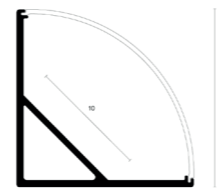

Corner round 16mm

Product name	Alupro LED profile corner 16mm
Color	Aluminium, white and black
Length	2m
Width	16 mm
Height	16mm
Max. LED strip power	14,4 W/m

PROFILES AND ENDCAPS

Aluminium	White	Black	
2.01.0625	2.01.1310	2.01.1311	Alupro LED profile corner 16mm 2m
2.01.0628	2.01.1316	2.01.1317	Alupro LED profile corner 16mm endcap closed round
2.01.0627	2.01.1314	2.01.1315	Alupro LED profile corner 16mm endcap open round

Corner square 16mm

Product name	Alupro LED profile corner 16mm
Color	Aluminium, white and black
Length	2m
Width	16mm
Height	16mm
Max. LED strip power	14,4 W/m

PROFILES AND ENDCAPS

Aluminium	White	Black	
2.01.0625	2.01.1310	2.01.1311	Alupro LED profile corner 16mm 2m
2.01.0630	2.01.1320	2.01.1321	Alupro LED profile corner 16mm endcap closed square
2.01.0629	2.01.1318	2.01.1319	Alupro LED profile corner 16mm endcap open square

Corner round 30mm

Product name	Alupro LED profile corner 30mm
Color	Aluminium, white and black
Length	2m
Width	30mm
Height	30mm
Max. LED strip power	28,8 W/m

PROFILES AND ENDCAPS

Aluminium	White	Black	
2.01.0637	2.01.1312	2.01.1313	Alupro LED profile corner 30mm 2m
2.01.0640	2.01.1324	2.01.1325	Alupro LED profile corner 30mm endcap closed round
2.01.0639	2.01.1322	2.01.1323	Alupro LED profile corner 30mm endcap open round

Corner square 30mm

Product name	Alupro LED profile corner 30mm
Color	Aluminium, white and black
Length	2m
Width	30mm
Height	30mm
Max. LED strip power	28,8 W/m

PROFILES AND ENDCAPS

Aluminium	White	Black	
2.01.0637	2.01.1312	2.01.1313	Alupro LED profile corner 30mm 2m
2.01.0642	2.01.1328	2.01.1329	Alupro LED profile corner 30mm endcap closed square
2.01.0641	2.01.1326	2.01.1327	Alupro LED profile corner 30mm endcap open square